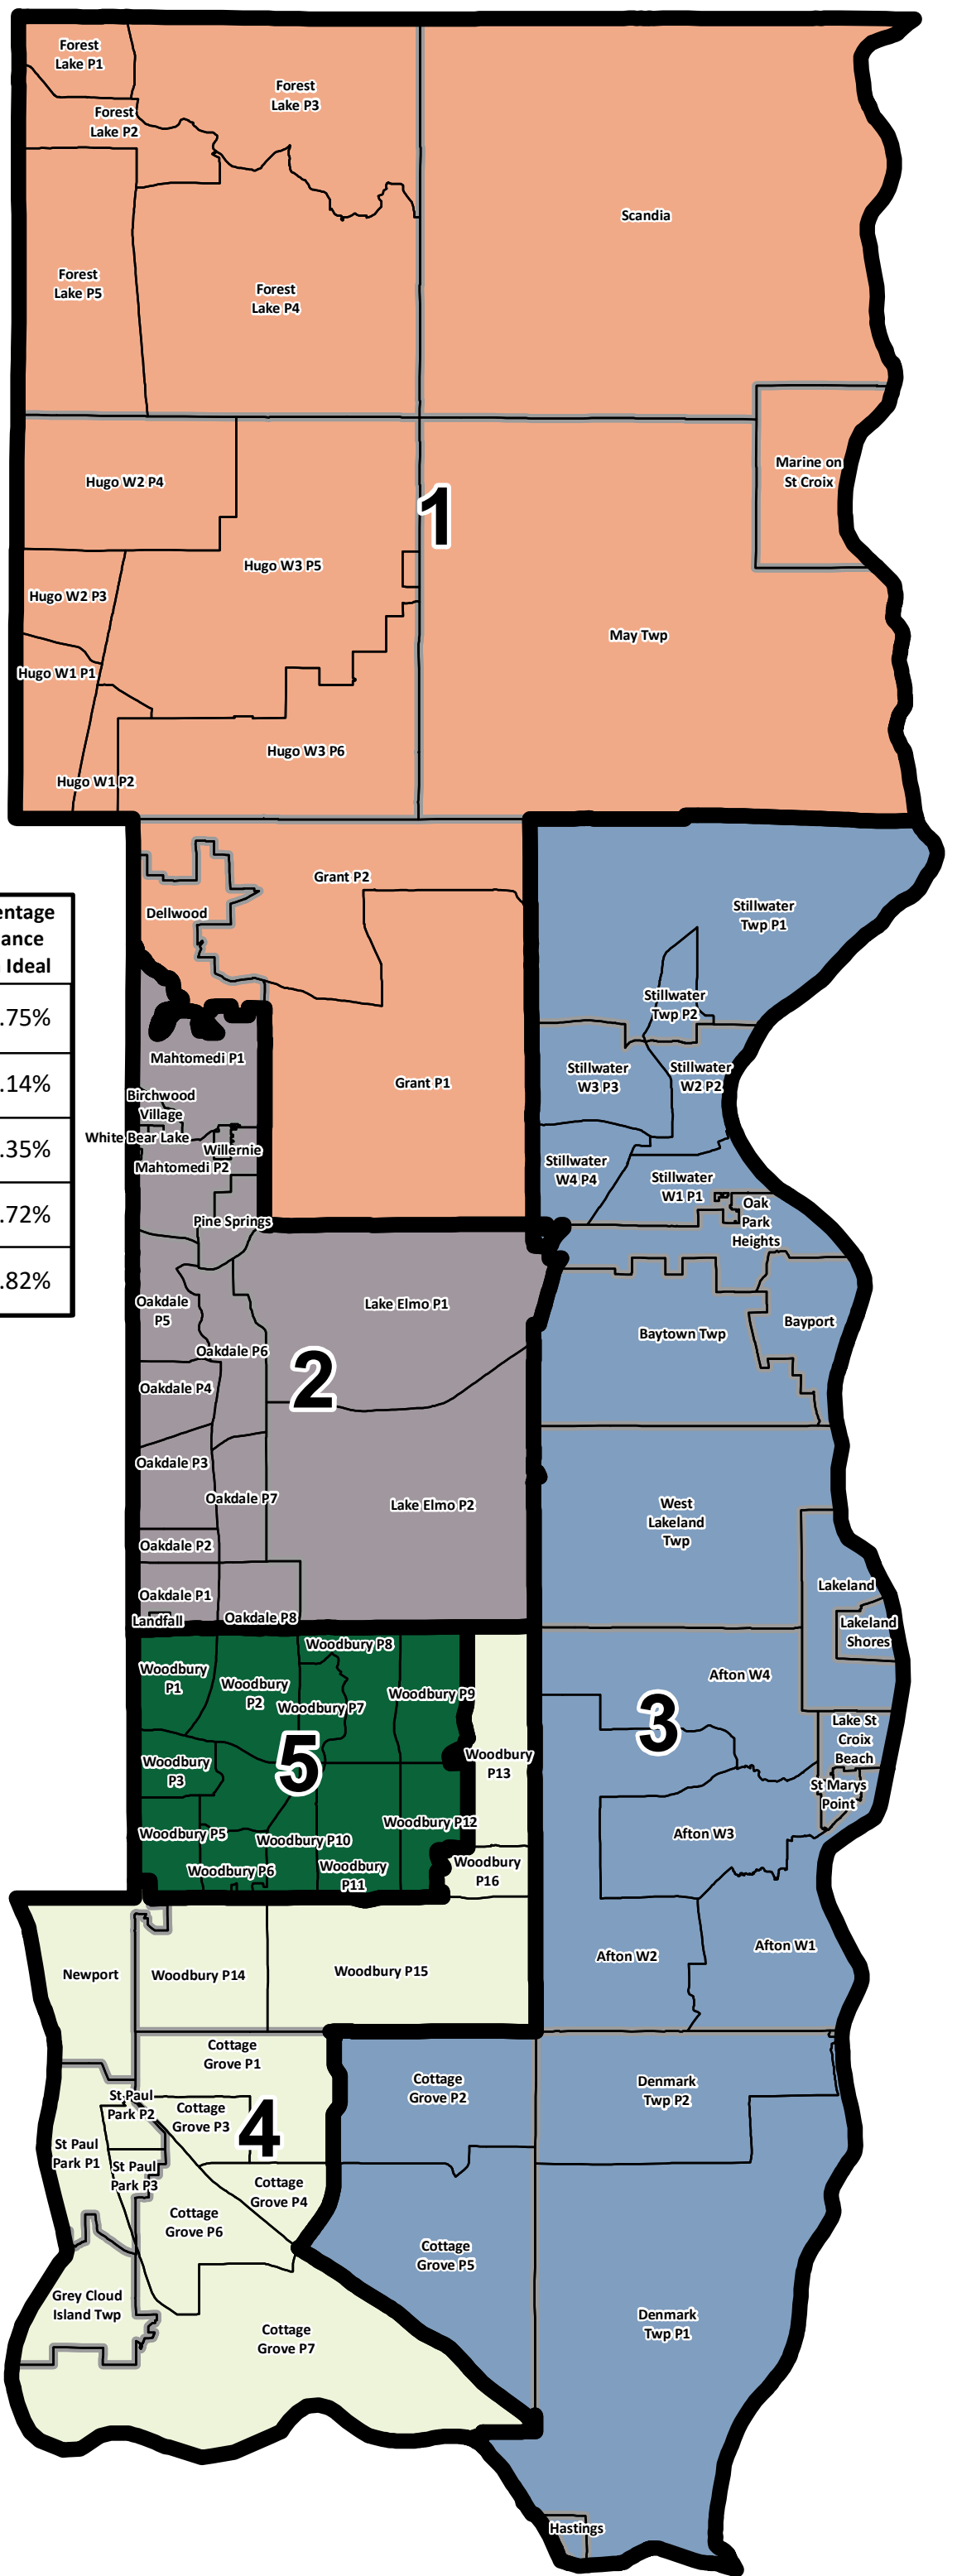

Washington County

2022 Commissioner District Boundaries Map D1

Map D1		2020 Census Population by District	Ideal District Population	Deviation from Ideal Population	Percentage Variance from Ideal
	District 1	48,832	53,514	-4,682	-8.75%
	District 2	50,762	53,514	-2,752	-5.14%
	District 3	56,378	53,514	2,864	5.35%
	District 4	54,434	53,514	920	1.72%
	District 5	57,162	53,514	3,648	6.82%

Data Source: US Census Bureau and MN Legislative Coordinating Committee
Prepared By: The GIS Support Unit - 4/19/2022