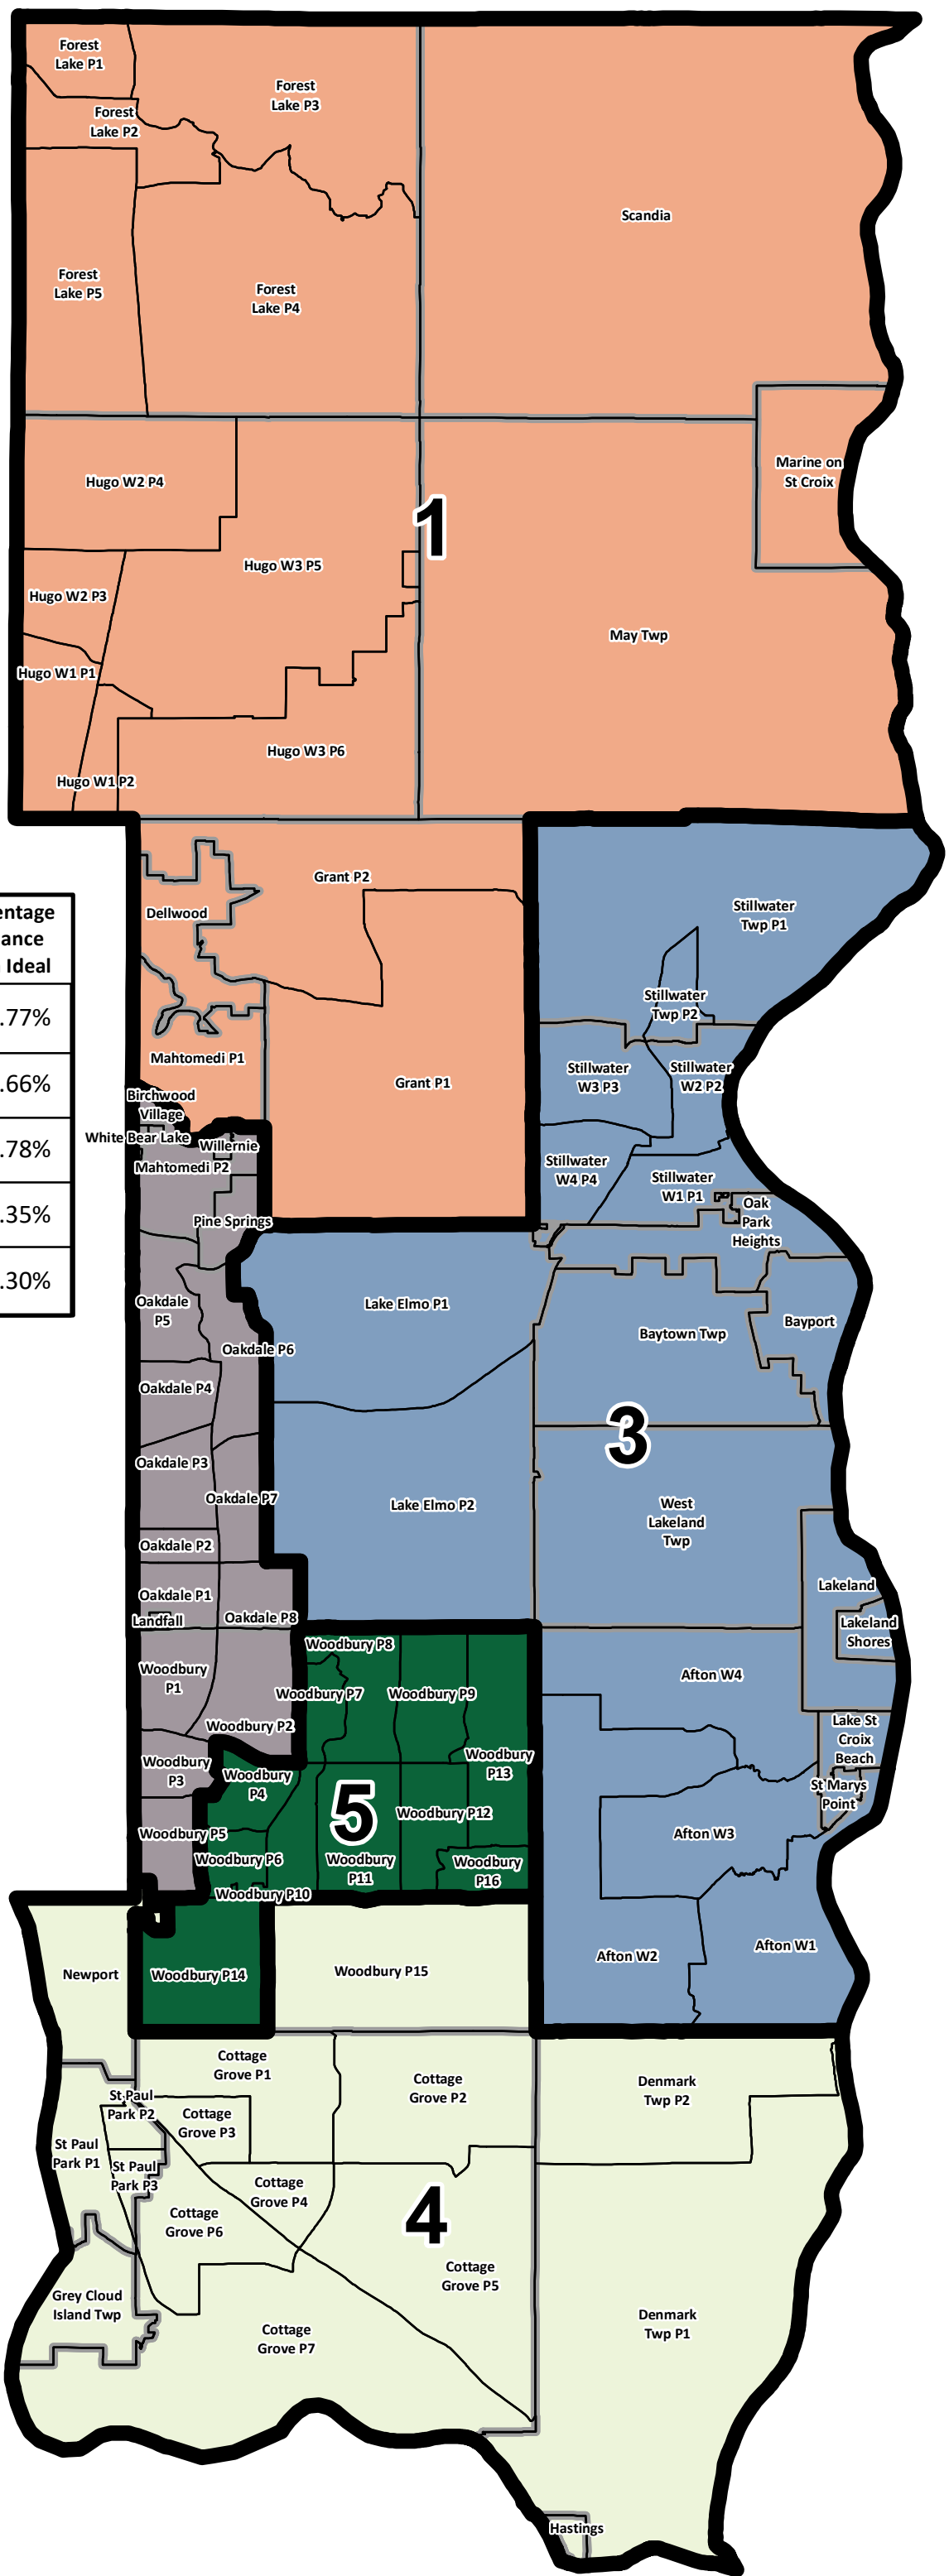

# Washington County

## 2022 Commissioner District Boundaries Map B2

Map B2		2020 Census Population by District	Ideal District Population	Deviation from Ideal Population	Percentage Variance from Ideal
	District 1	52,565	53,514	-949	-1.77%
	District 2	52,089	53,514	-1,425	-2.66%
	District 3	53,932	53,514	418	0.78%
	District 4	54,774	53,514	1260	2.35%
	District 5	54,208	53,514	694	1.30%