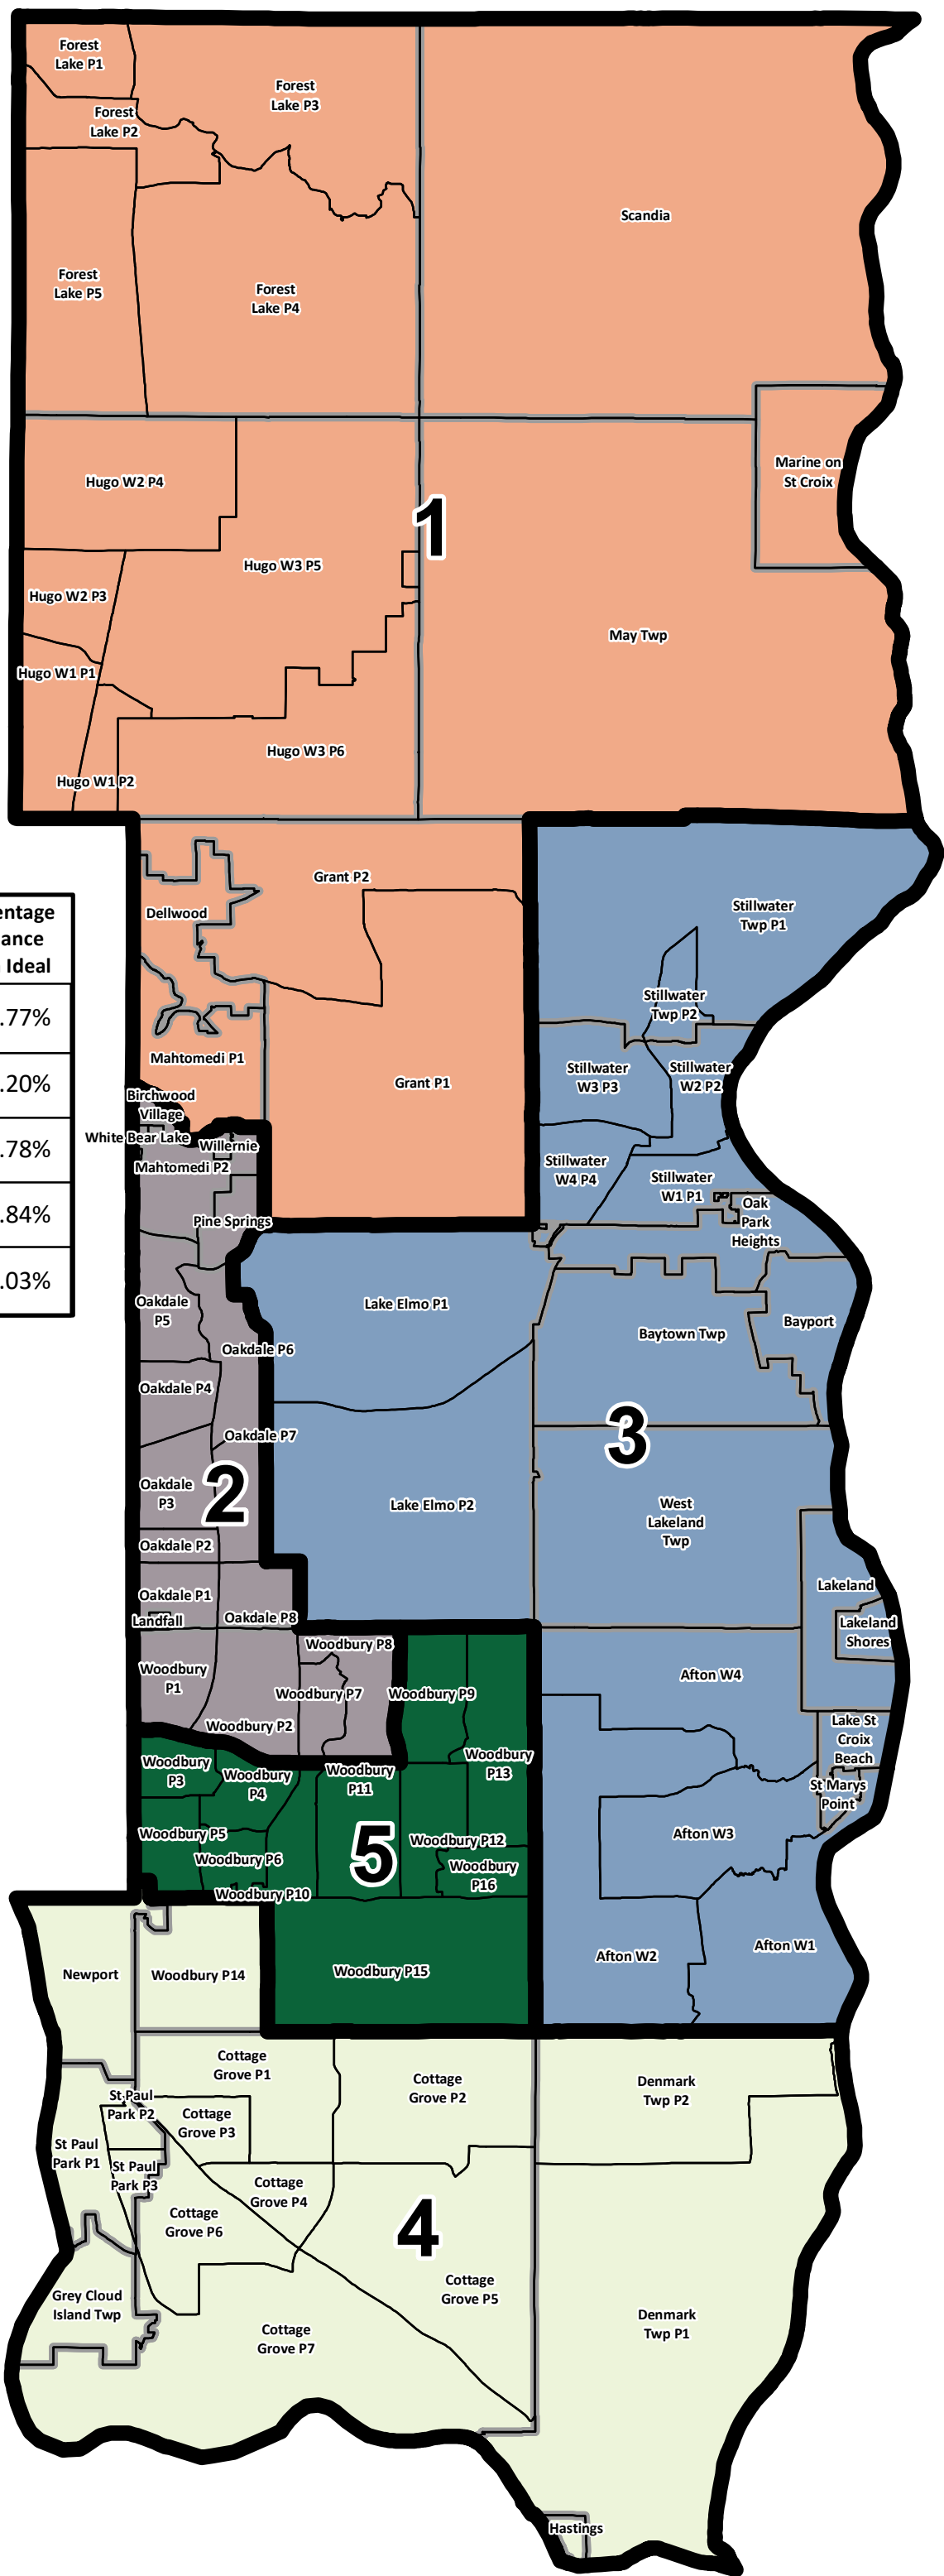

# Washington County

## 2022 Commissioner District Boundaries Map A1

Map A1		2020 Census Population by District	Ideal District Population	Deviation from Ideal Population	Percentage Variance from Ideal
	District 1	52,565	53,514	-949	-1.77%
	District 2	52,873	53,514	-641	-1.20%
	District 3	53,932	53,514	418	0.78%
	District 4	53,064	53,514	-450	-0.84%
	District 5	55,134	53,514	1,620	3.03%