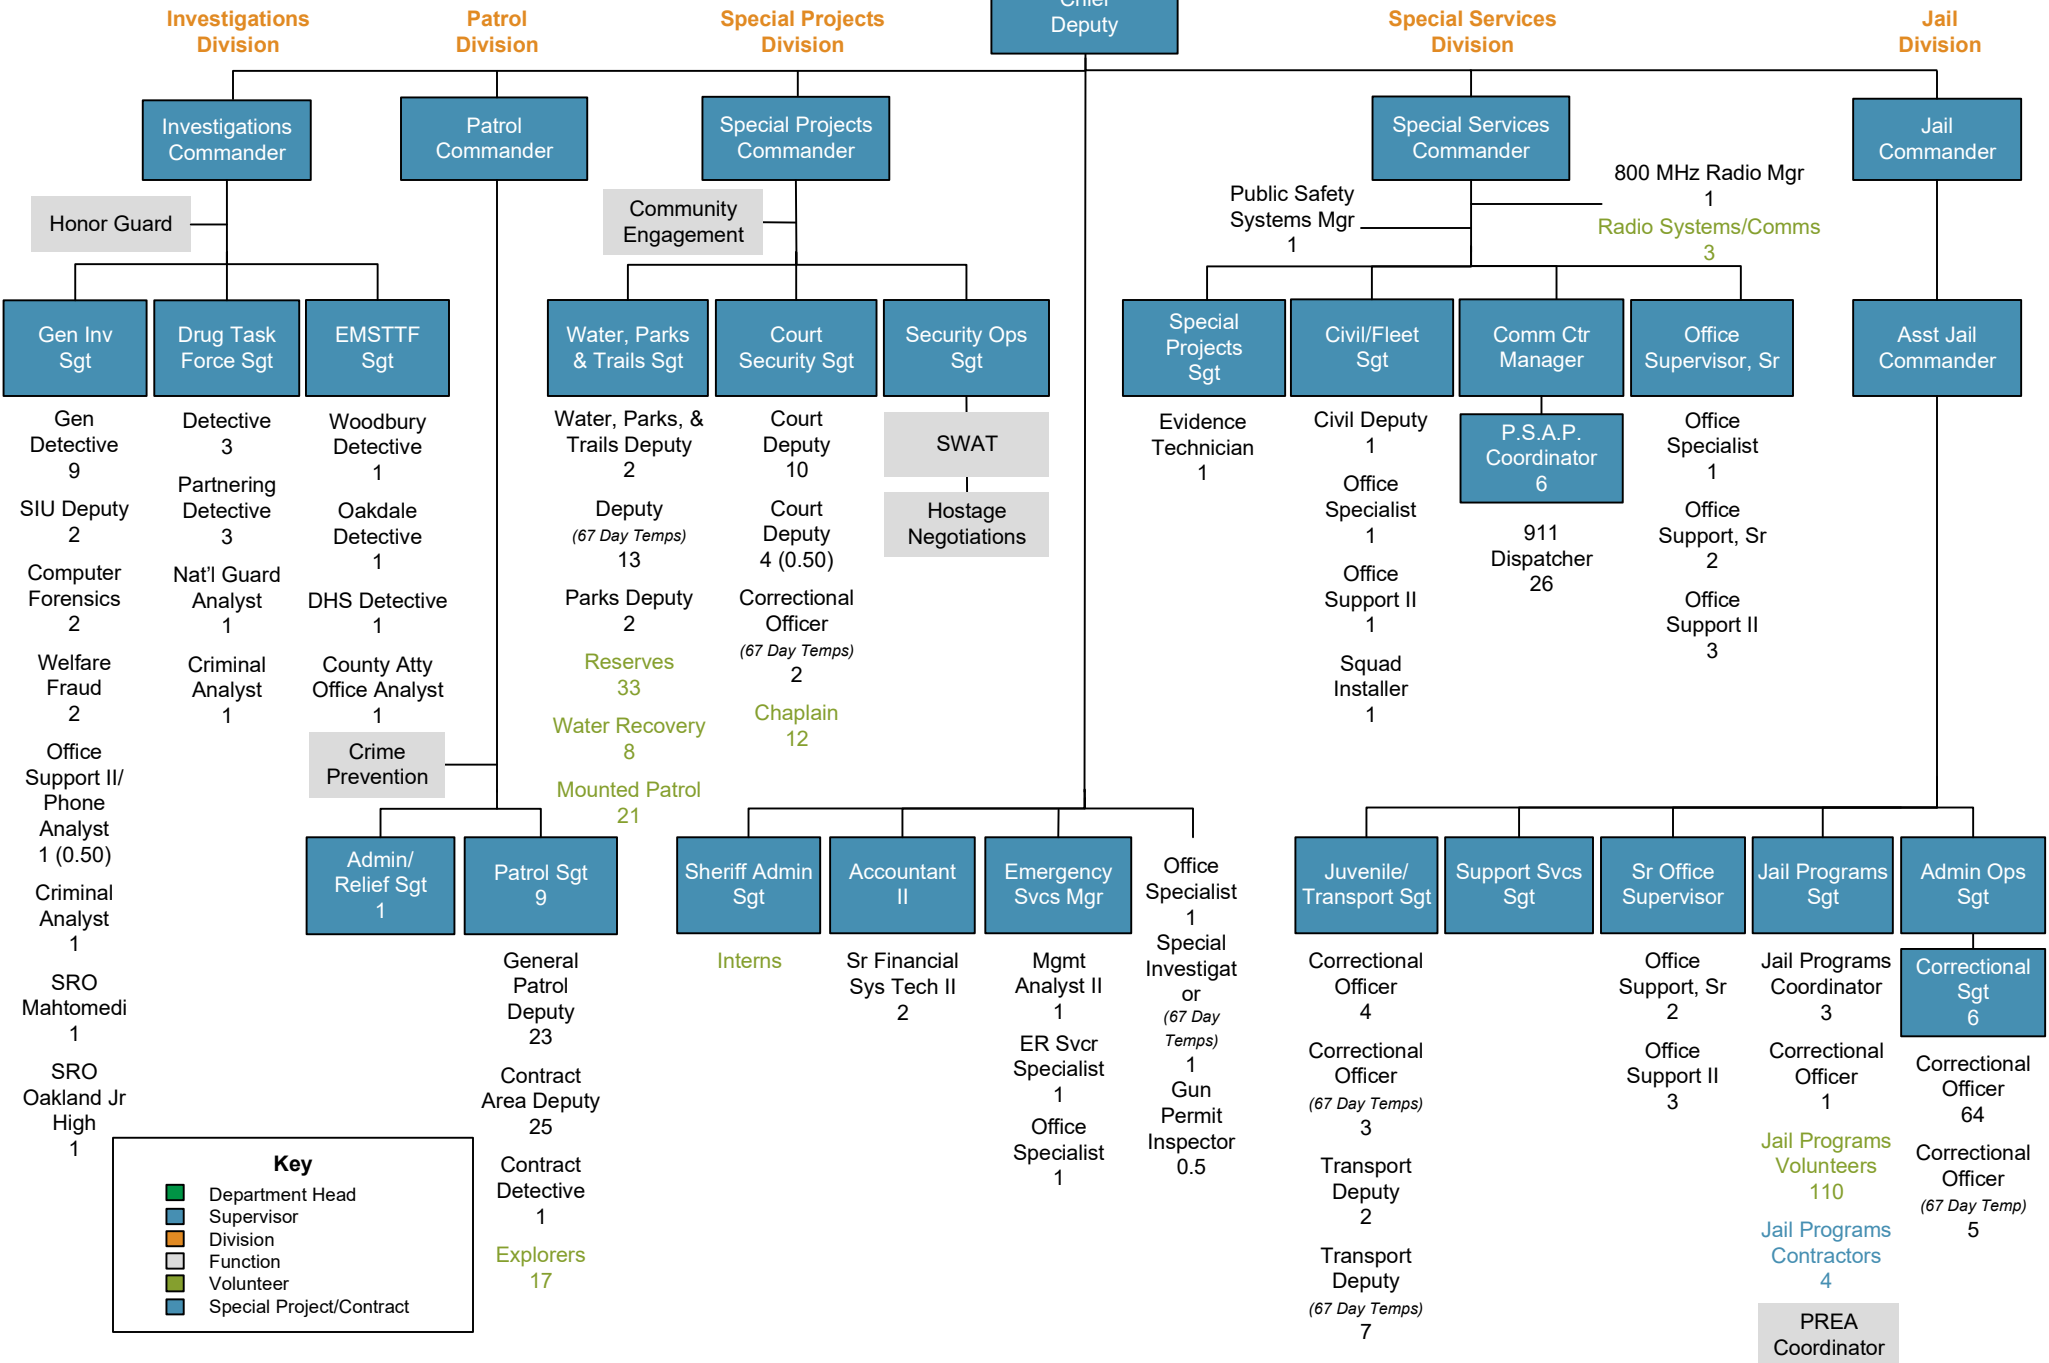

Sheriff

**Sheriff's Office
Organizational Chart
January 2020**

Administrative Division

Chief Deputy

Key

- Department Head
- Supervisor
- Division
- Function
- Volunteer
- Special Project/Contract