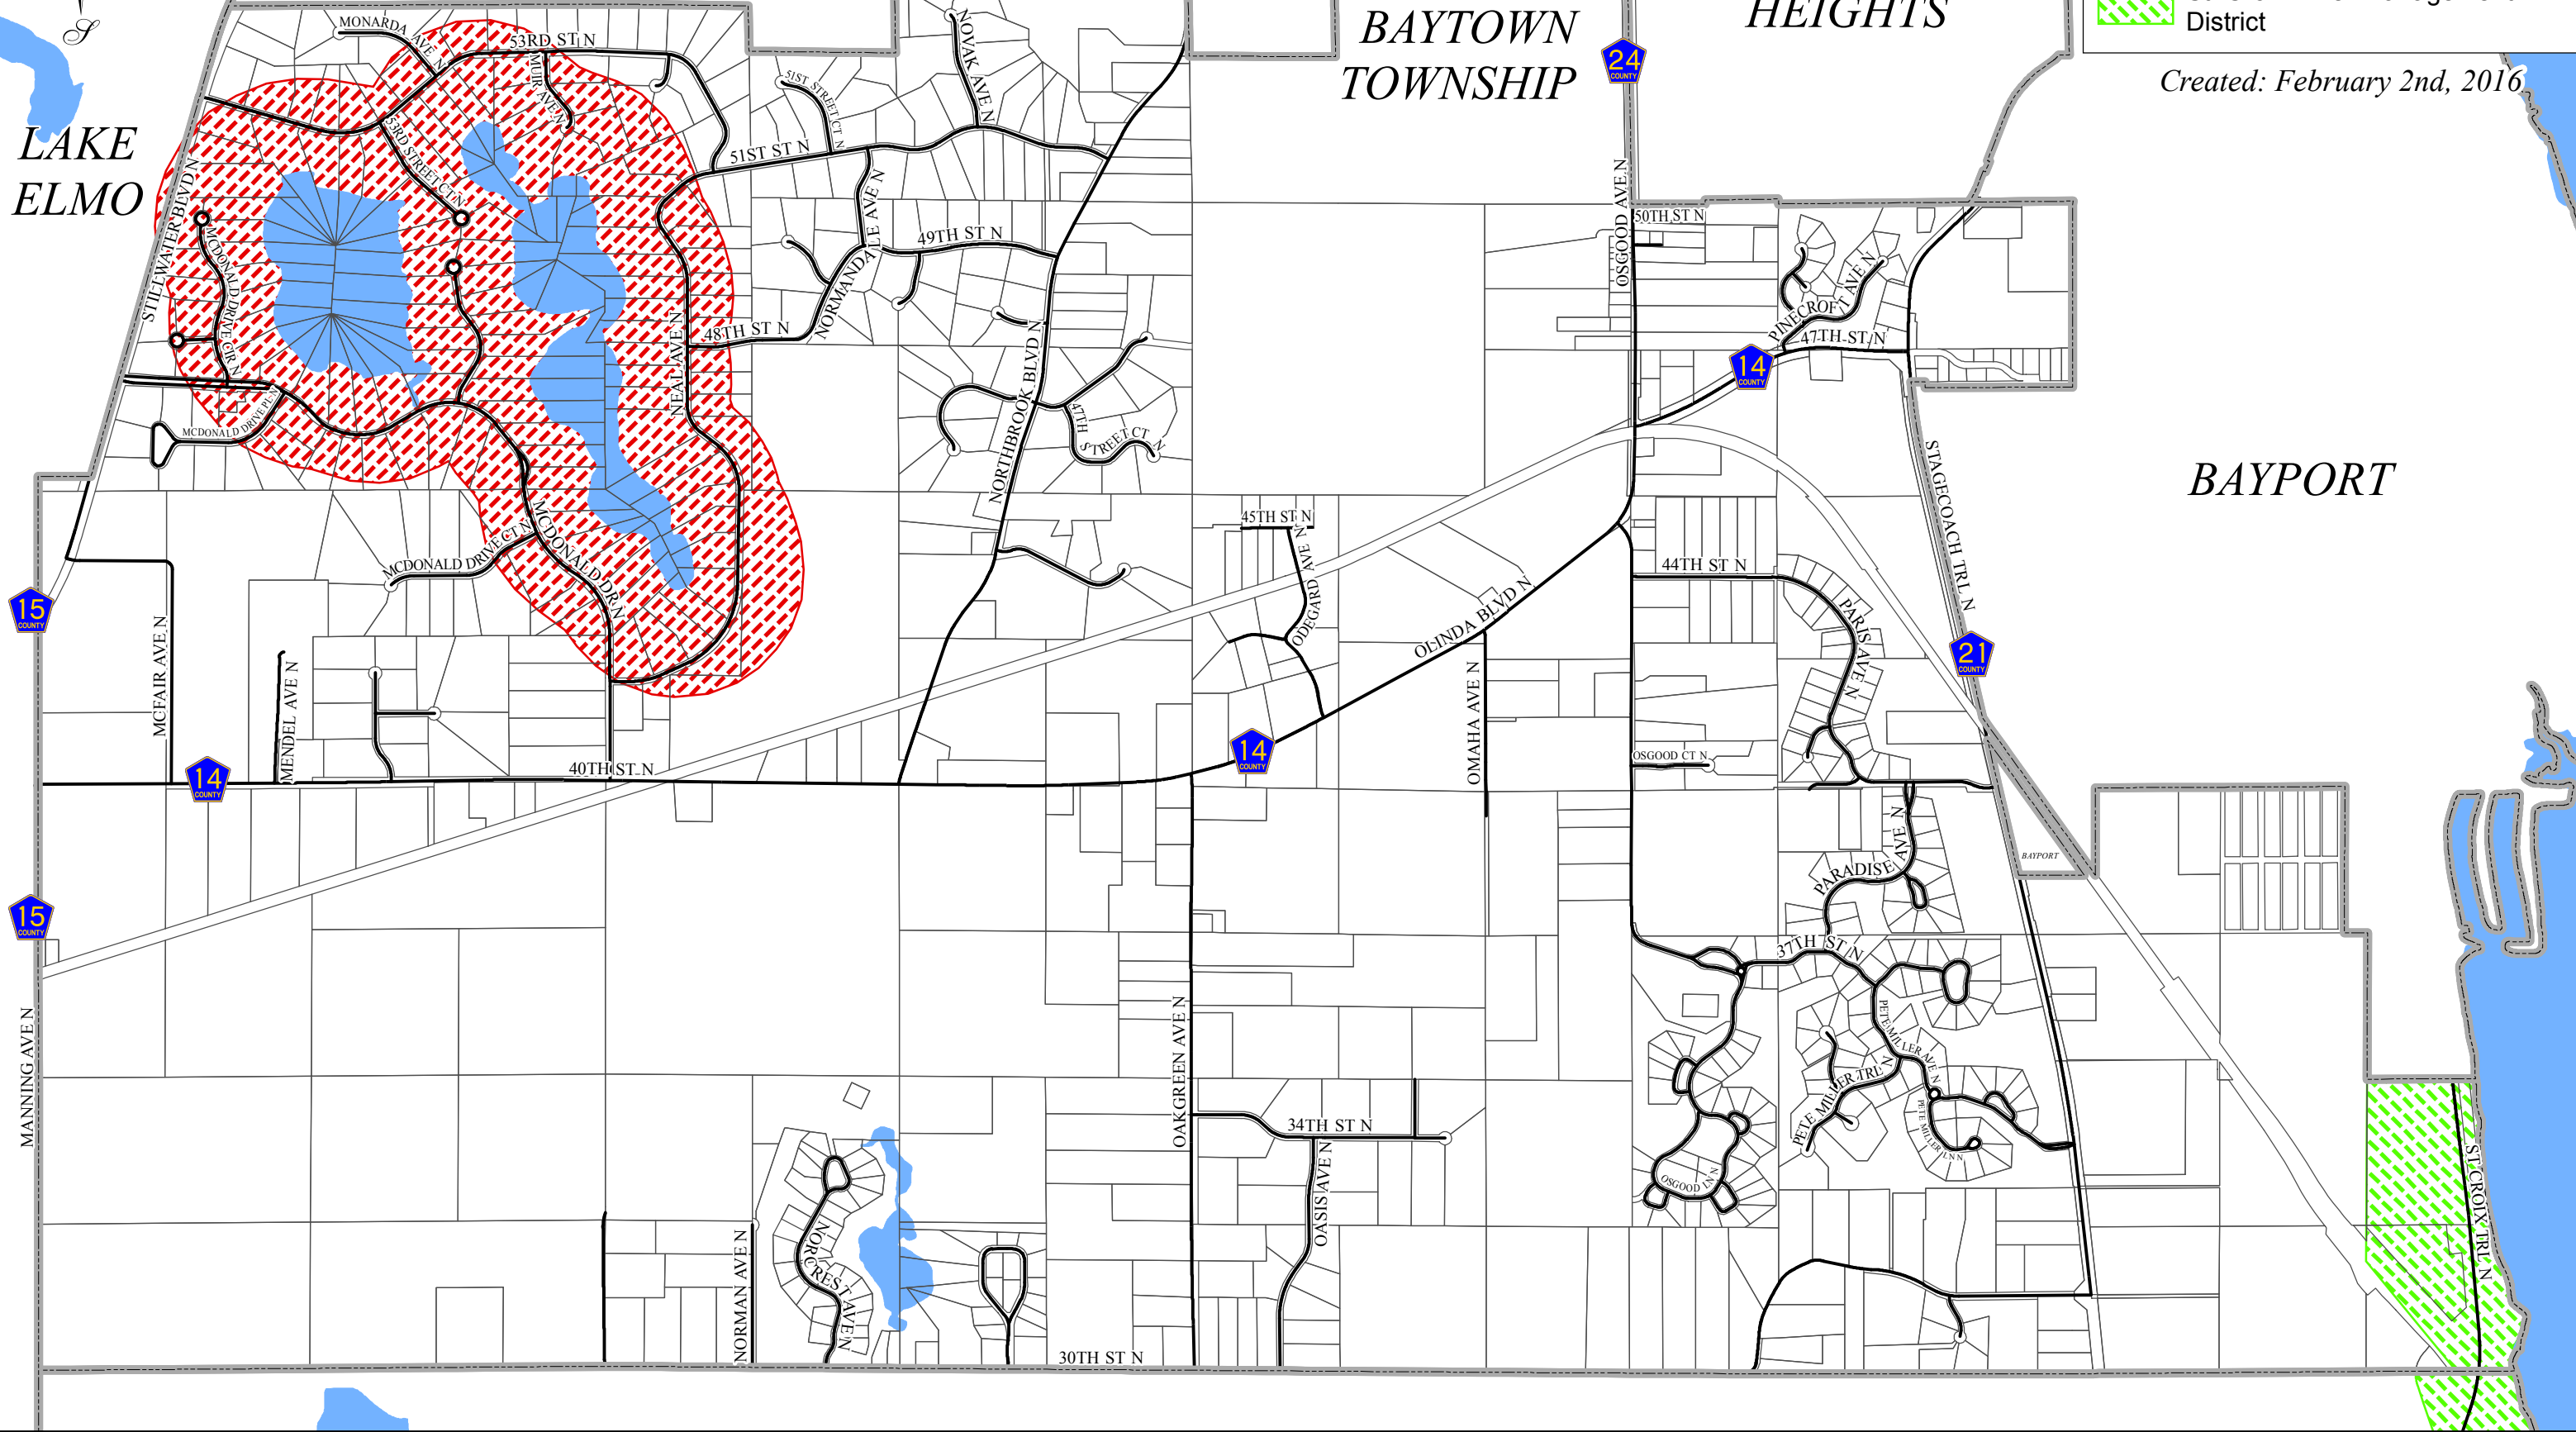

LAKE ELMO

BAYTOWN TOWNSHIP

OAK PARK HEIGHTS

BAYPORT

**Legend**

-  Shoreland Management District
-  St. Croix River Management District

Created: February 2nd, 2016

This map is the result of a compilation and reproduction of land records as they appear in various Washington County offices. This map should be used for reference purposes only. Washington County is not responsible for any inaccuracies.

Scale 1:17,200