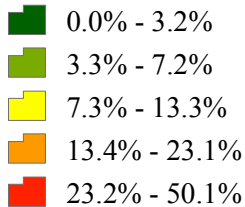

Washington County Library System Future Facilities Criteria

Criteria Map 3.3 Poverty Rate by Census Block Group

2010 - 2014 American Community Survey (ACS) 5-Year Estimate Data:

Percent of Residents at or Below Poverty Rate by Block Group

Percent of Residents at or Below Poverty Rate by Zone

- North Planning Zone - 6.3%
- North Central Planning Zone - 6.4%
- South Central Planning Zone - 3.5%
- South Planning Zone - 7.1%