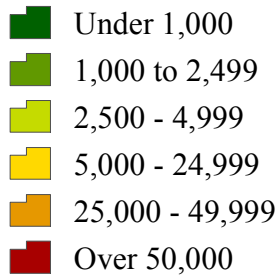

Washington County Library System Future Facilities Criteria

Criteria Map 1 Total Number of Residents 2010

2010 Population per Municipality

Projected 2040 Population per Zone

North Planning Zone - 39,108
 North Central Planning Zone - 85,326
 South Central Planning Zone - 68,373
 South Planning Zone - 45,329