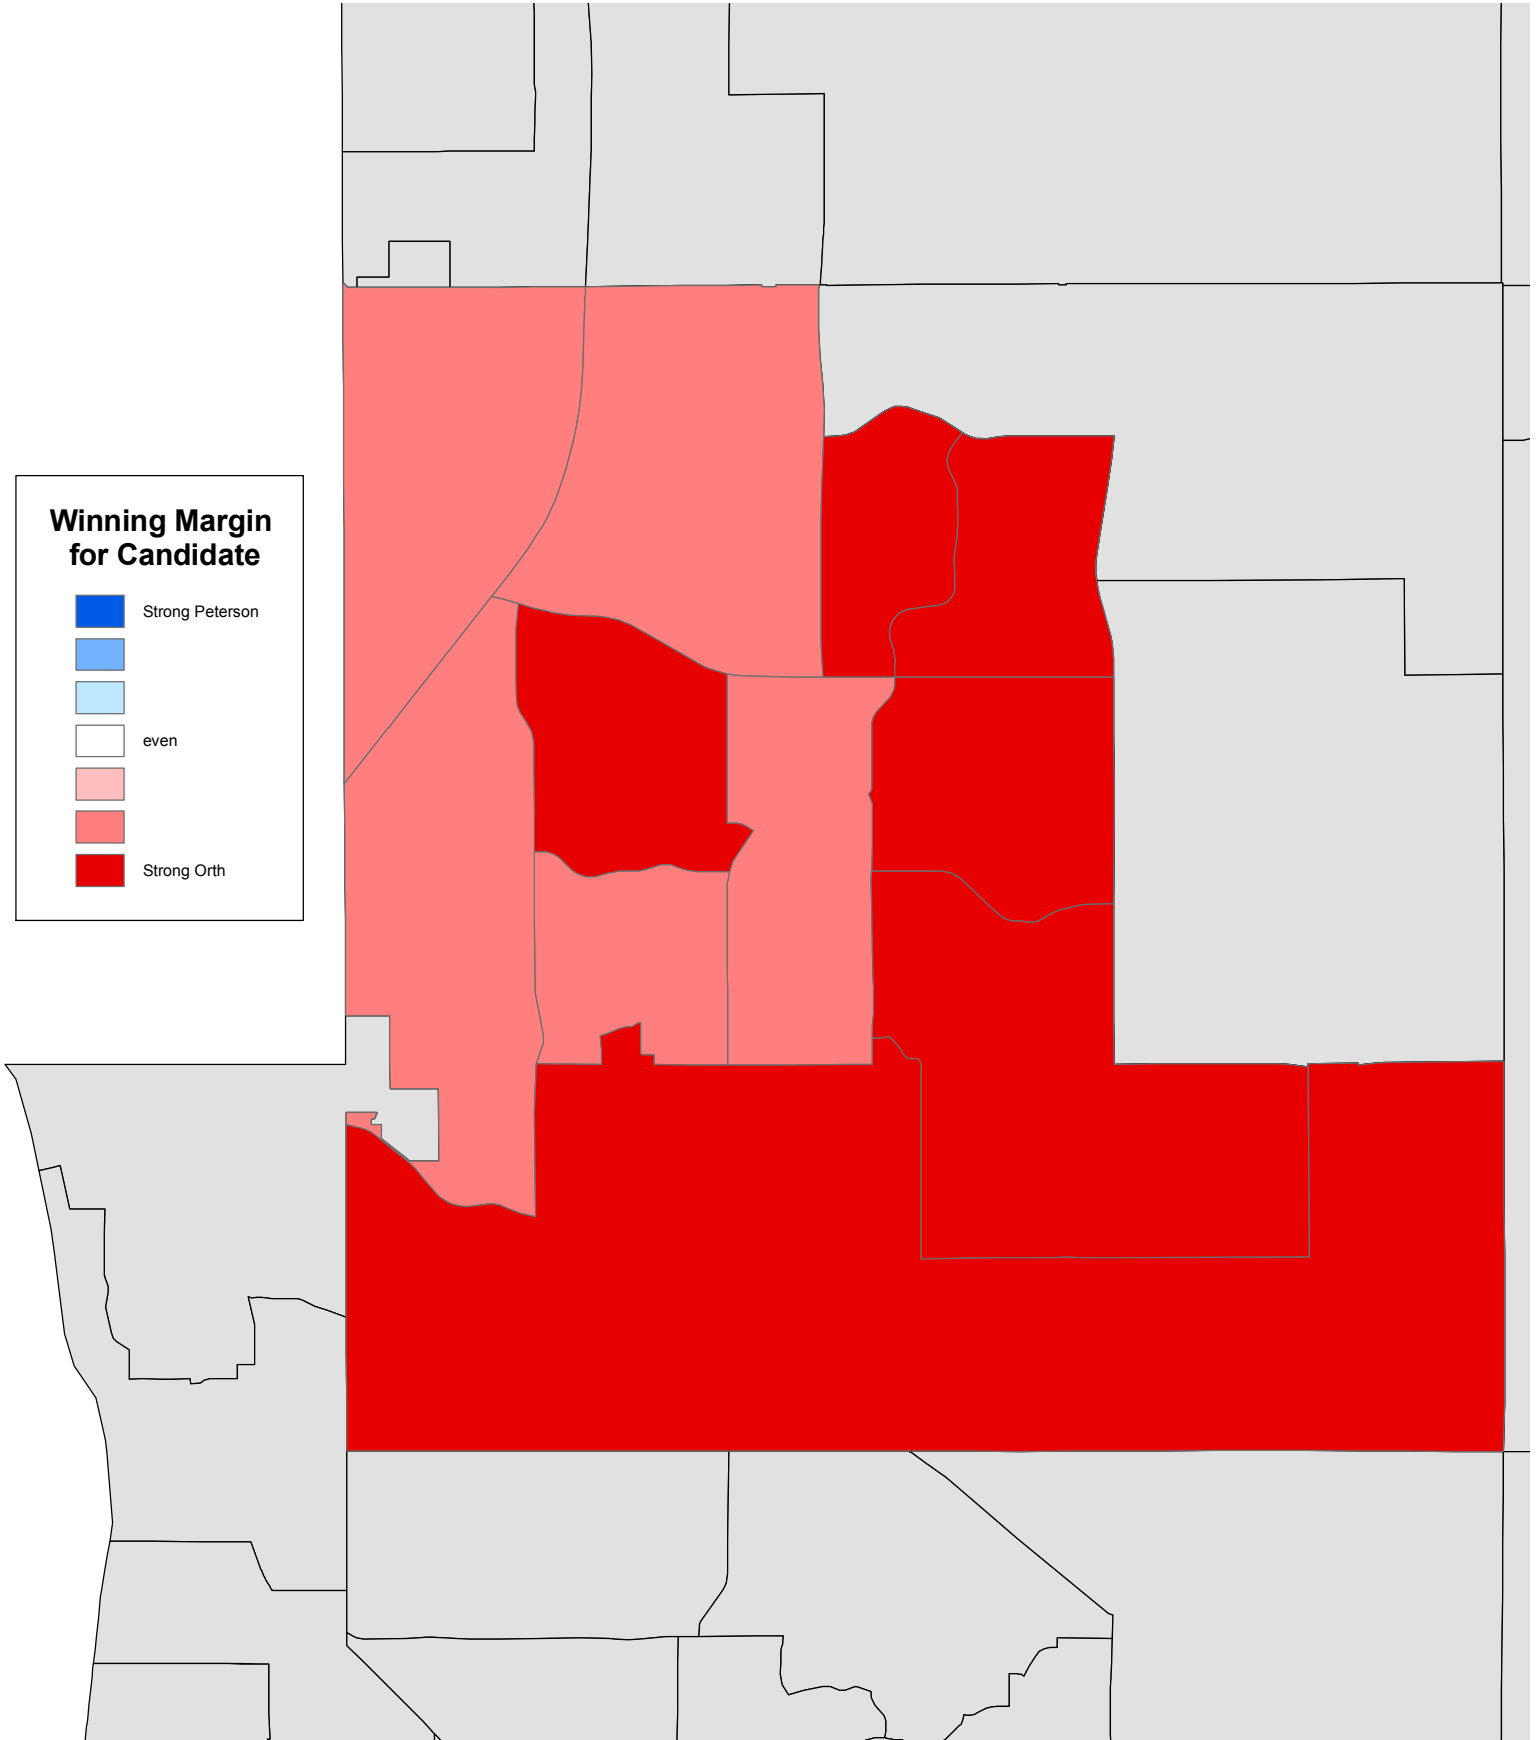

*Commissioner District 5
2006 Election Results*

**Winning Margin
for Candidate**

- Strong Peterson
- even
- even
- Strong Orth
- Strong Orth