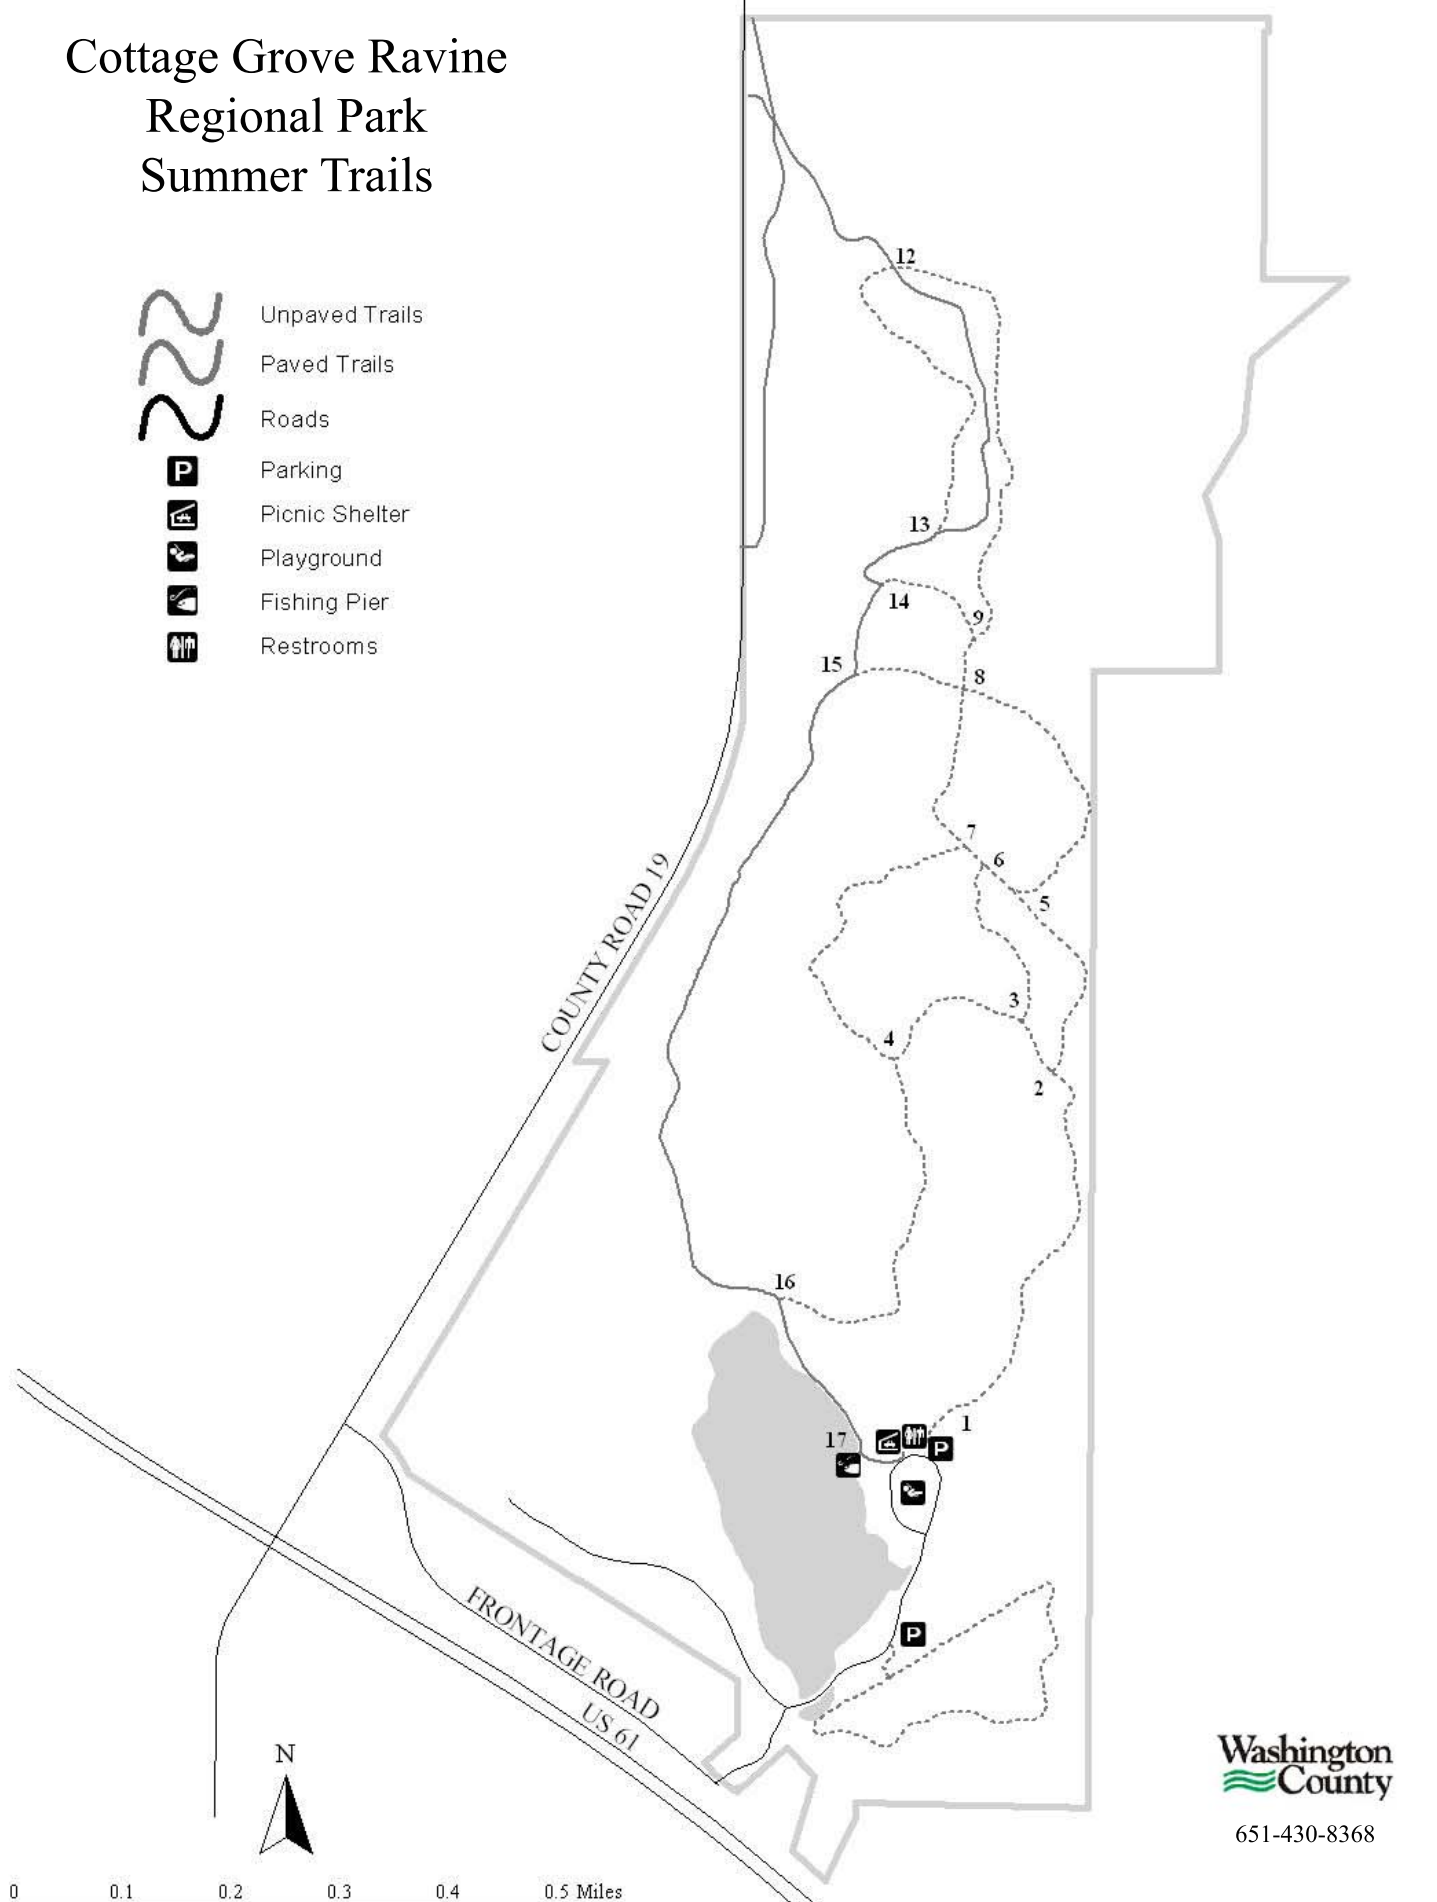

Cottage Grove Ravine Regional Park Summer Trails

-  Unpaved Trails
-  Paved Trails
-  Roads
-  Parking
-  Picnic Shelter
-  Playground
-  Fishing Pier
-  Restrooms

651-430-8368