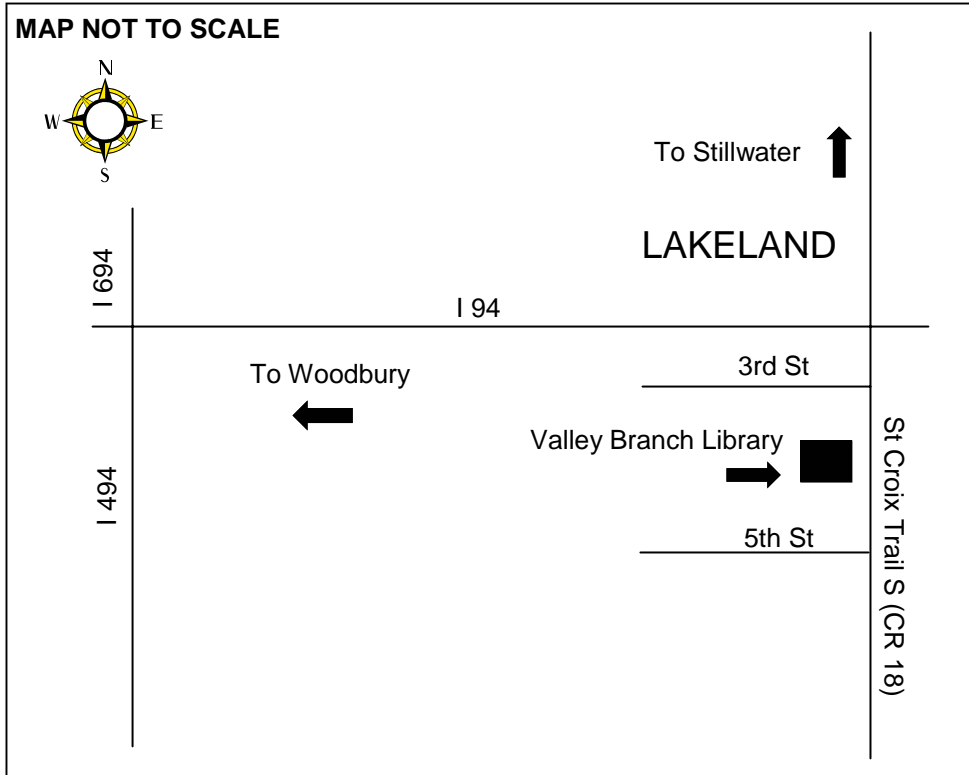

VALLEY BRANCH LIBRARY
380 ST CROIX TRAIL S
LAKELAND MN
651-436-5882

MAP NOT TO SCALE

DIRECTIONS

From the Twin Cities:

- Follow I 94 east-almost to Wisconsin border
- Take St Croix Trail (CR 18) exit and turn south
- Follow St Croix Trail 1 mile
- Turn west on 3rd St
- Library is located in the Lakeland Plaza shopping center on your left