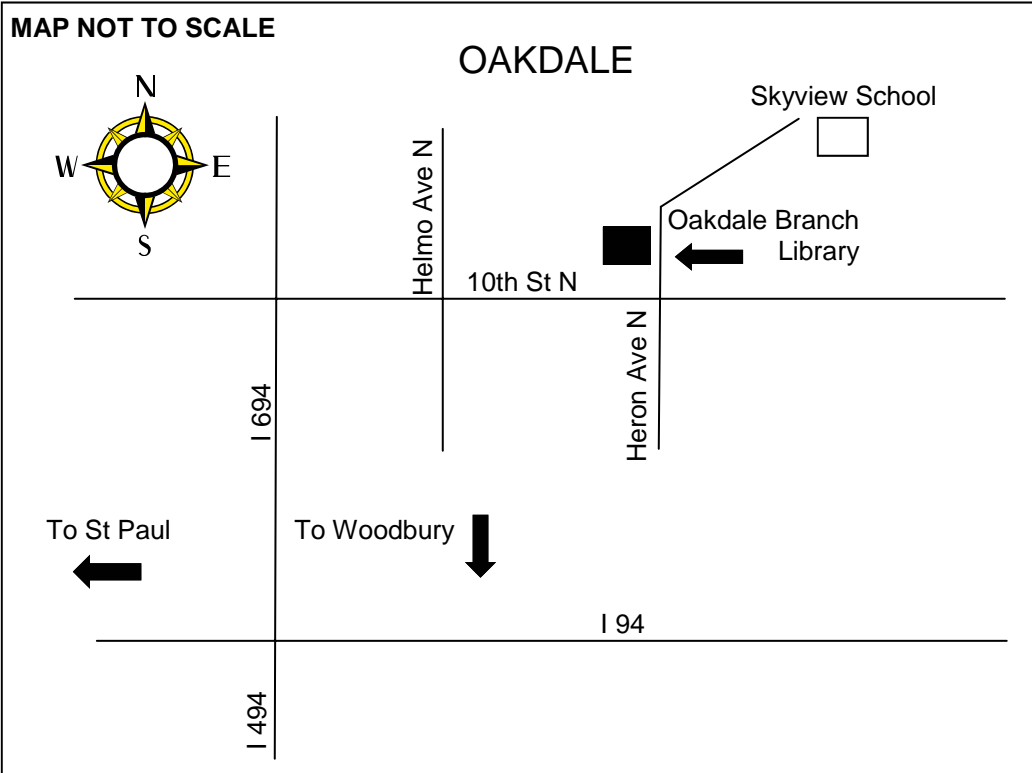

OAKDALE BRANCH LIBRARY
1010 HERON AVE N
OAKDALE MN
651-730-0504

DIRECTIONS

From the Twin Cities:

- Take I 94 east to where it merges with I 694
- Merge onto I 694 going north
- Follow I 694 north to the 10th St N exit (#57)
- Turn east onto 10th St N
- Follow 10th St N to Heron Ave N
- Turn north onto Heron Ave N
- Take sharp left into library parking lot