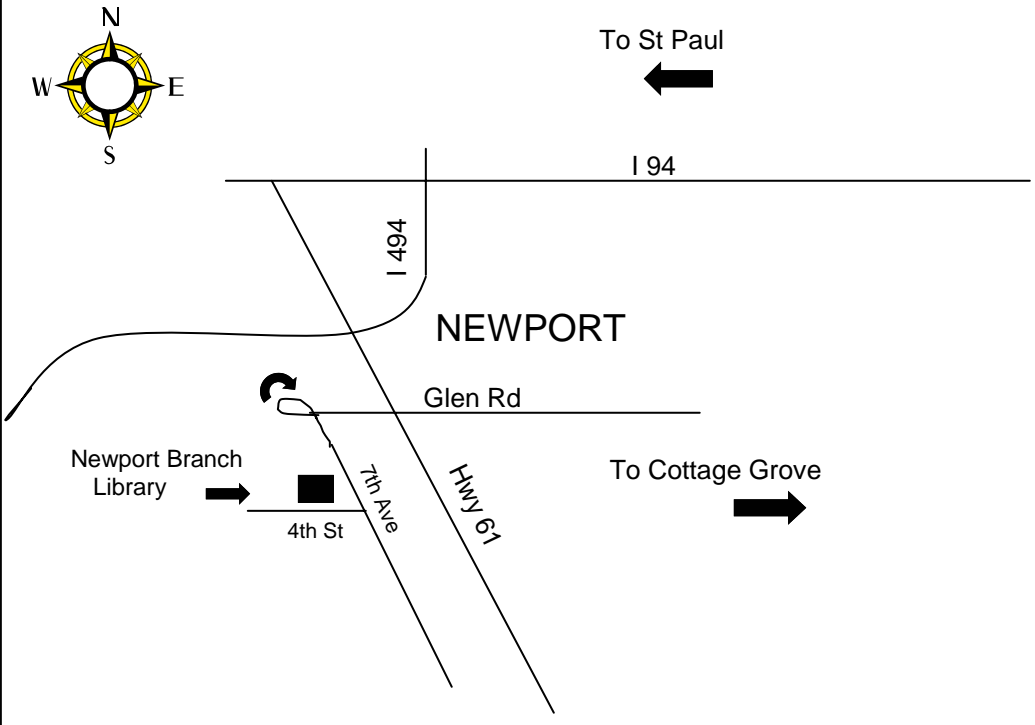

NEWPORT BRANCH LIBRARY  
405 7TH AVE  
NEWPORT MN  
651-459-9631

MAP NOT TO SCALE

**DIRECTIONS:**

From the Twin Cities:

- Follow I 94 east
- Exit onto Hwy 61 heading south
- Follow Hwy 61 to Newport
- In Newport take the Glen Rd ramp and turn west
- Circle around onto 7th Ave heading south
- Follow 7th Ave to 4th St
- Library is on the corner of 4th St and 7th Ave