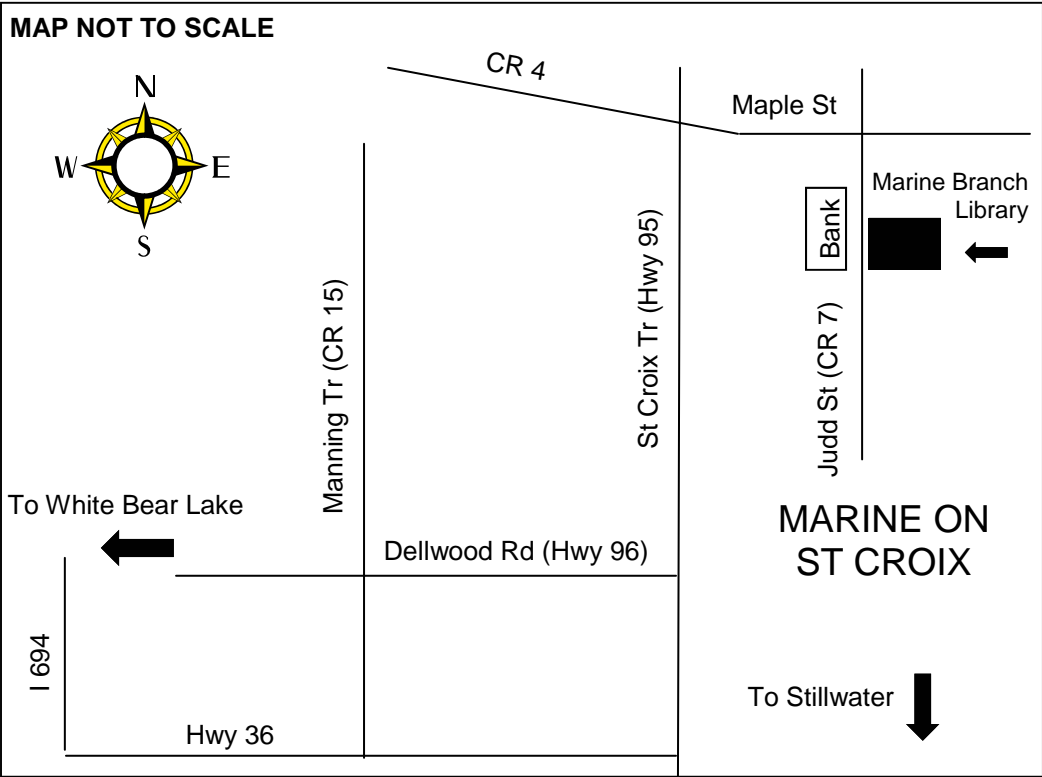

MARINE BRANCH LIBRARY
121 JUDD ST
MARINE ON ST CROIX MN
651-433-2820

DIRECTIONS:

- From the Twin Cities:
- Take Hwy 36 east to Manning Tr (CR 15)
 - Turn north onto Manning Tr
 - Follow Manning Tr to Dellwood Rd (Hwy 96)
 - Turn east onto Dellwood Rd and follow Dellwood Rd to St Croix Tr (Hwy 95) where the road ends
 - Turn north onto St Croix Tr
 - Follow St Croix Tr about 10 miles to Marine on St Croix
 - Turn east onto Maple St and you'll see historic Marine Village Hall-across from the bank and next to the grocery store
 - The library is located on the first floor of the Village Hall