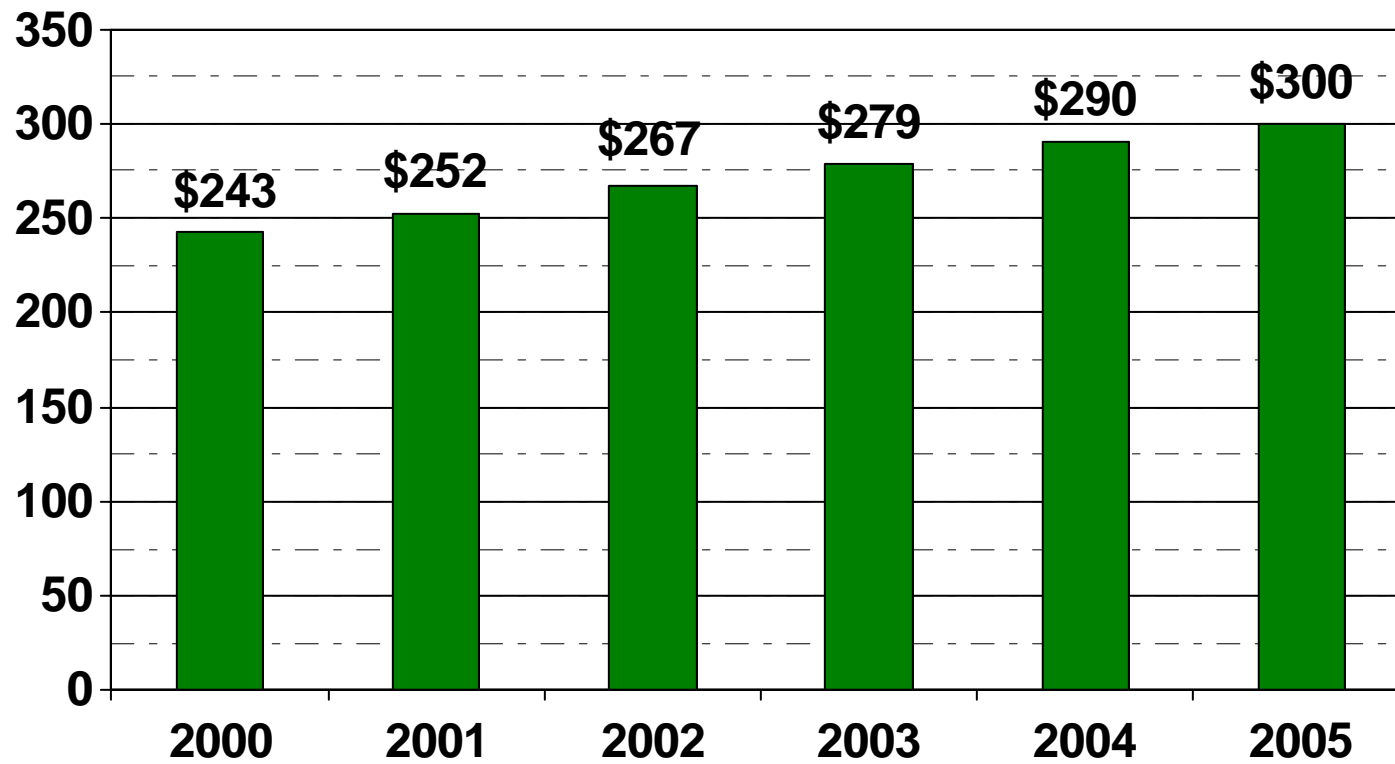

Levy Per Capita 2000-2005

Washington County, Minnesota