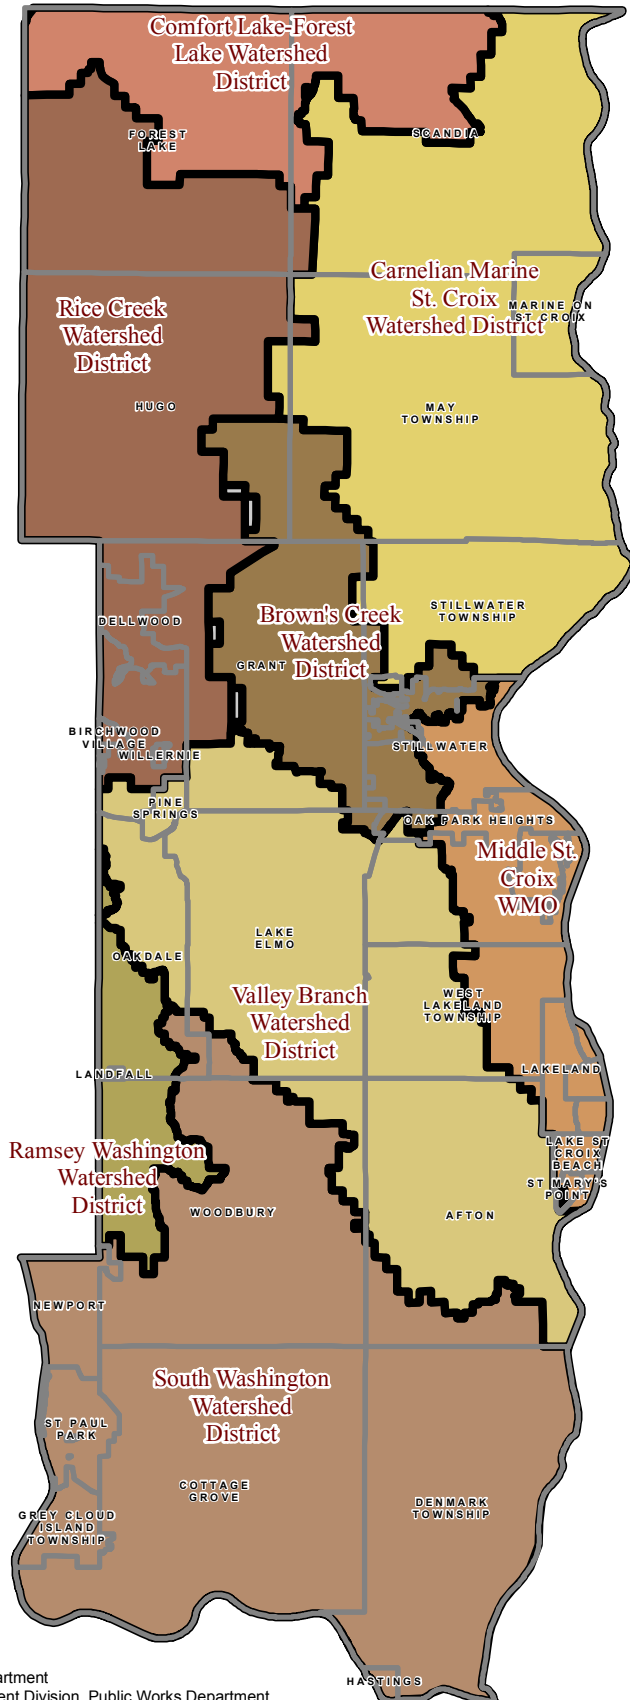

Watershed Management Organizations in Washington County

Prepared By: Washington County GIS Support Unit, IT Department
 Data Source: Washington County Survey & Land Management Division, Public Works Department