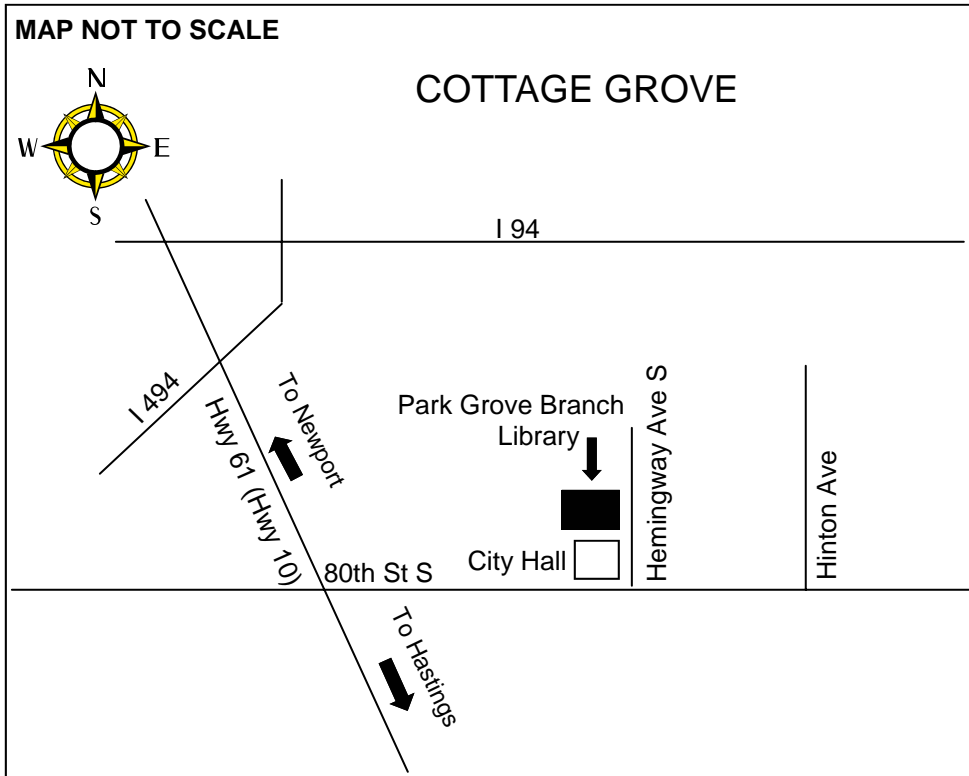

PARK GROVE BRANCH LIBRARY
7900 HEMINGWAY AVE S
COTTAGE GROVE MN
651-459-2040

DIRECTIONS

- From the Twin Cities:
- Follow I 94 heading east
 - Exit onto Hwy 61 (Hwy 10) and head south
 - In Cottage Grove turn east onto 80th St
 - Follow 80th St to Hemingway Ave S
 - Turn north onto Hemingway Ave S
 - Library is one block north just after City Hall