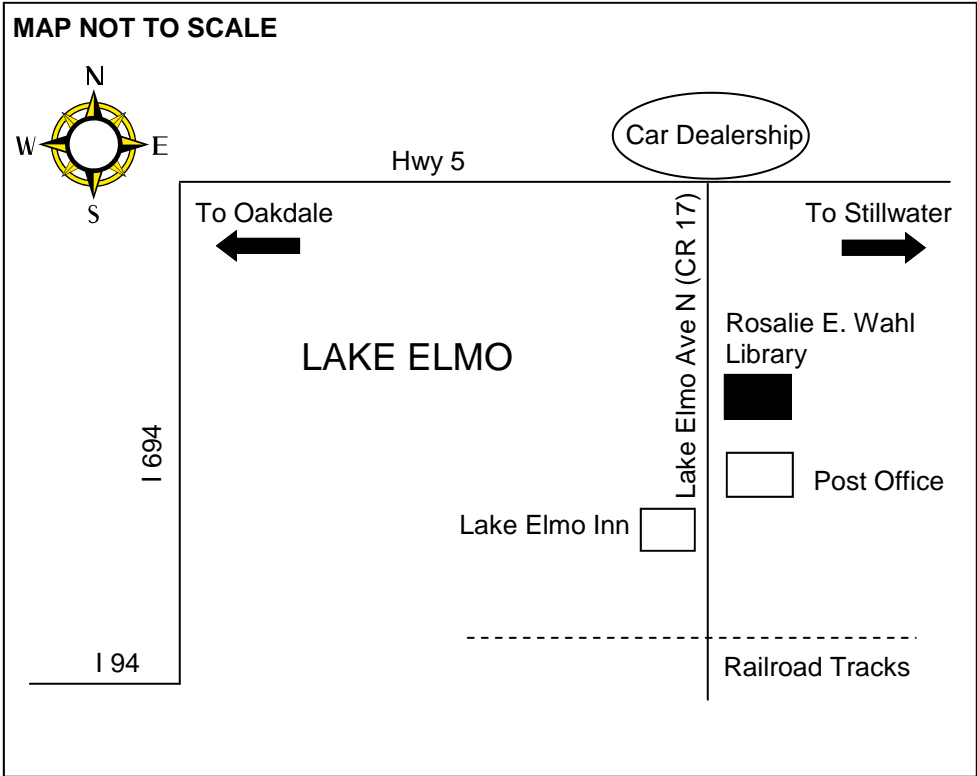

ROSALIE E WAHL LIBRARY
3479 LAKE ELMO AVE N
LAKE ELMO MN
651-777-7415

DIRECTIONS

- From the Twin Cities:
- Follow I 94 heading east
 - Merge onto I 694 going north
 - Exit onto Hwy 5
 - Turn east onto Hwy 5
 - Follow Hwy 5 east to Lake Elmo Ave N(CR 17) in Lake Elmo
 - Turn south onto Lake Elmo Ave N
 - Library is on your left next to the Post Office