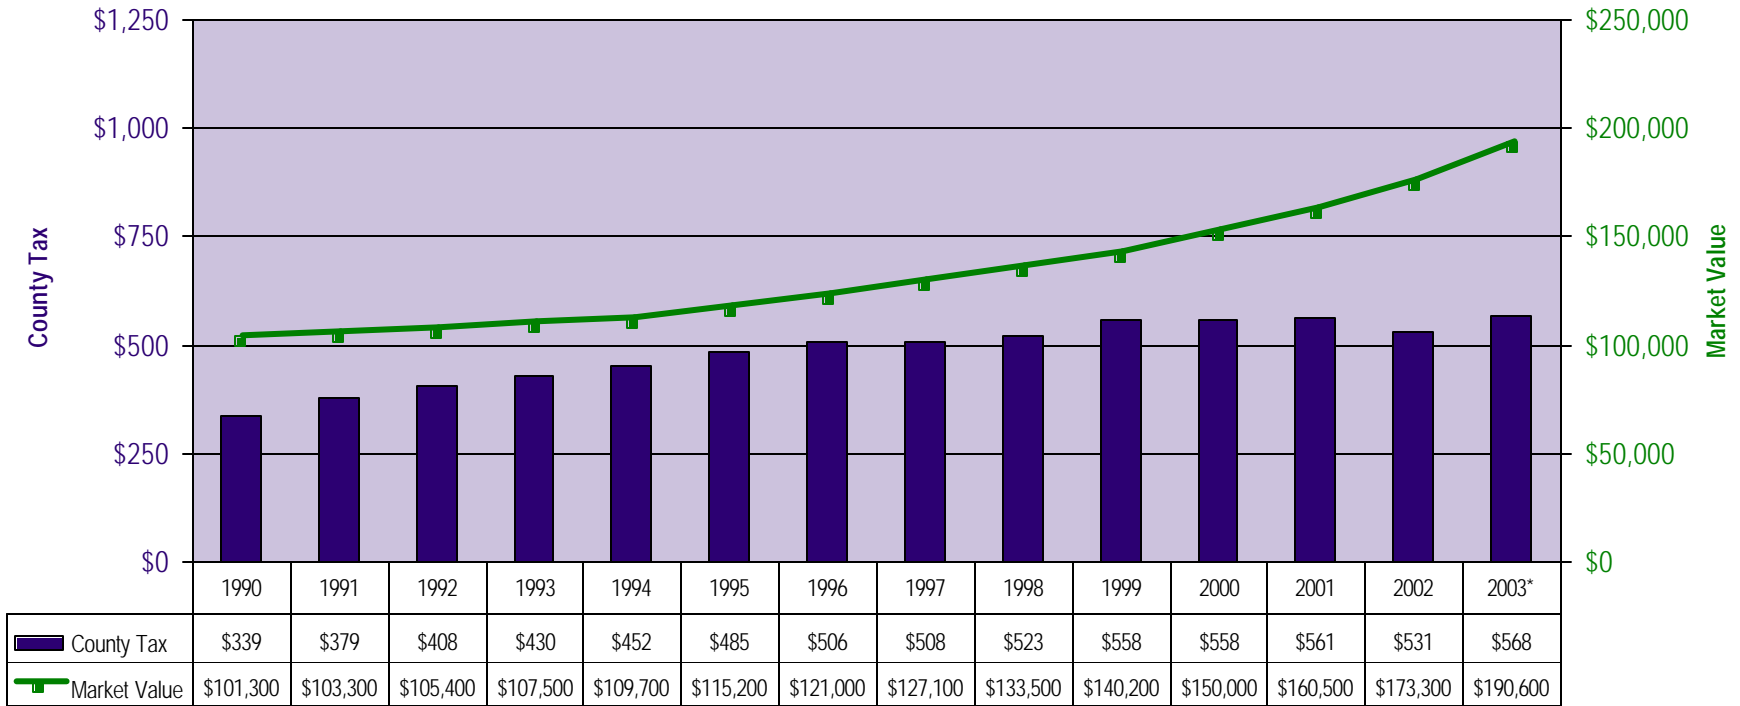

Washington County Market Value/Tax Trends

*Pay 2003 is a preliminary estimate.

Washington County, Minnesota